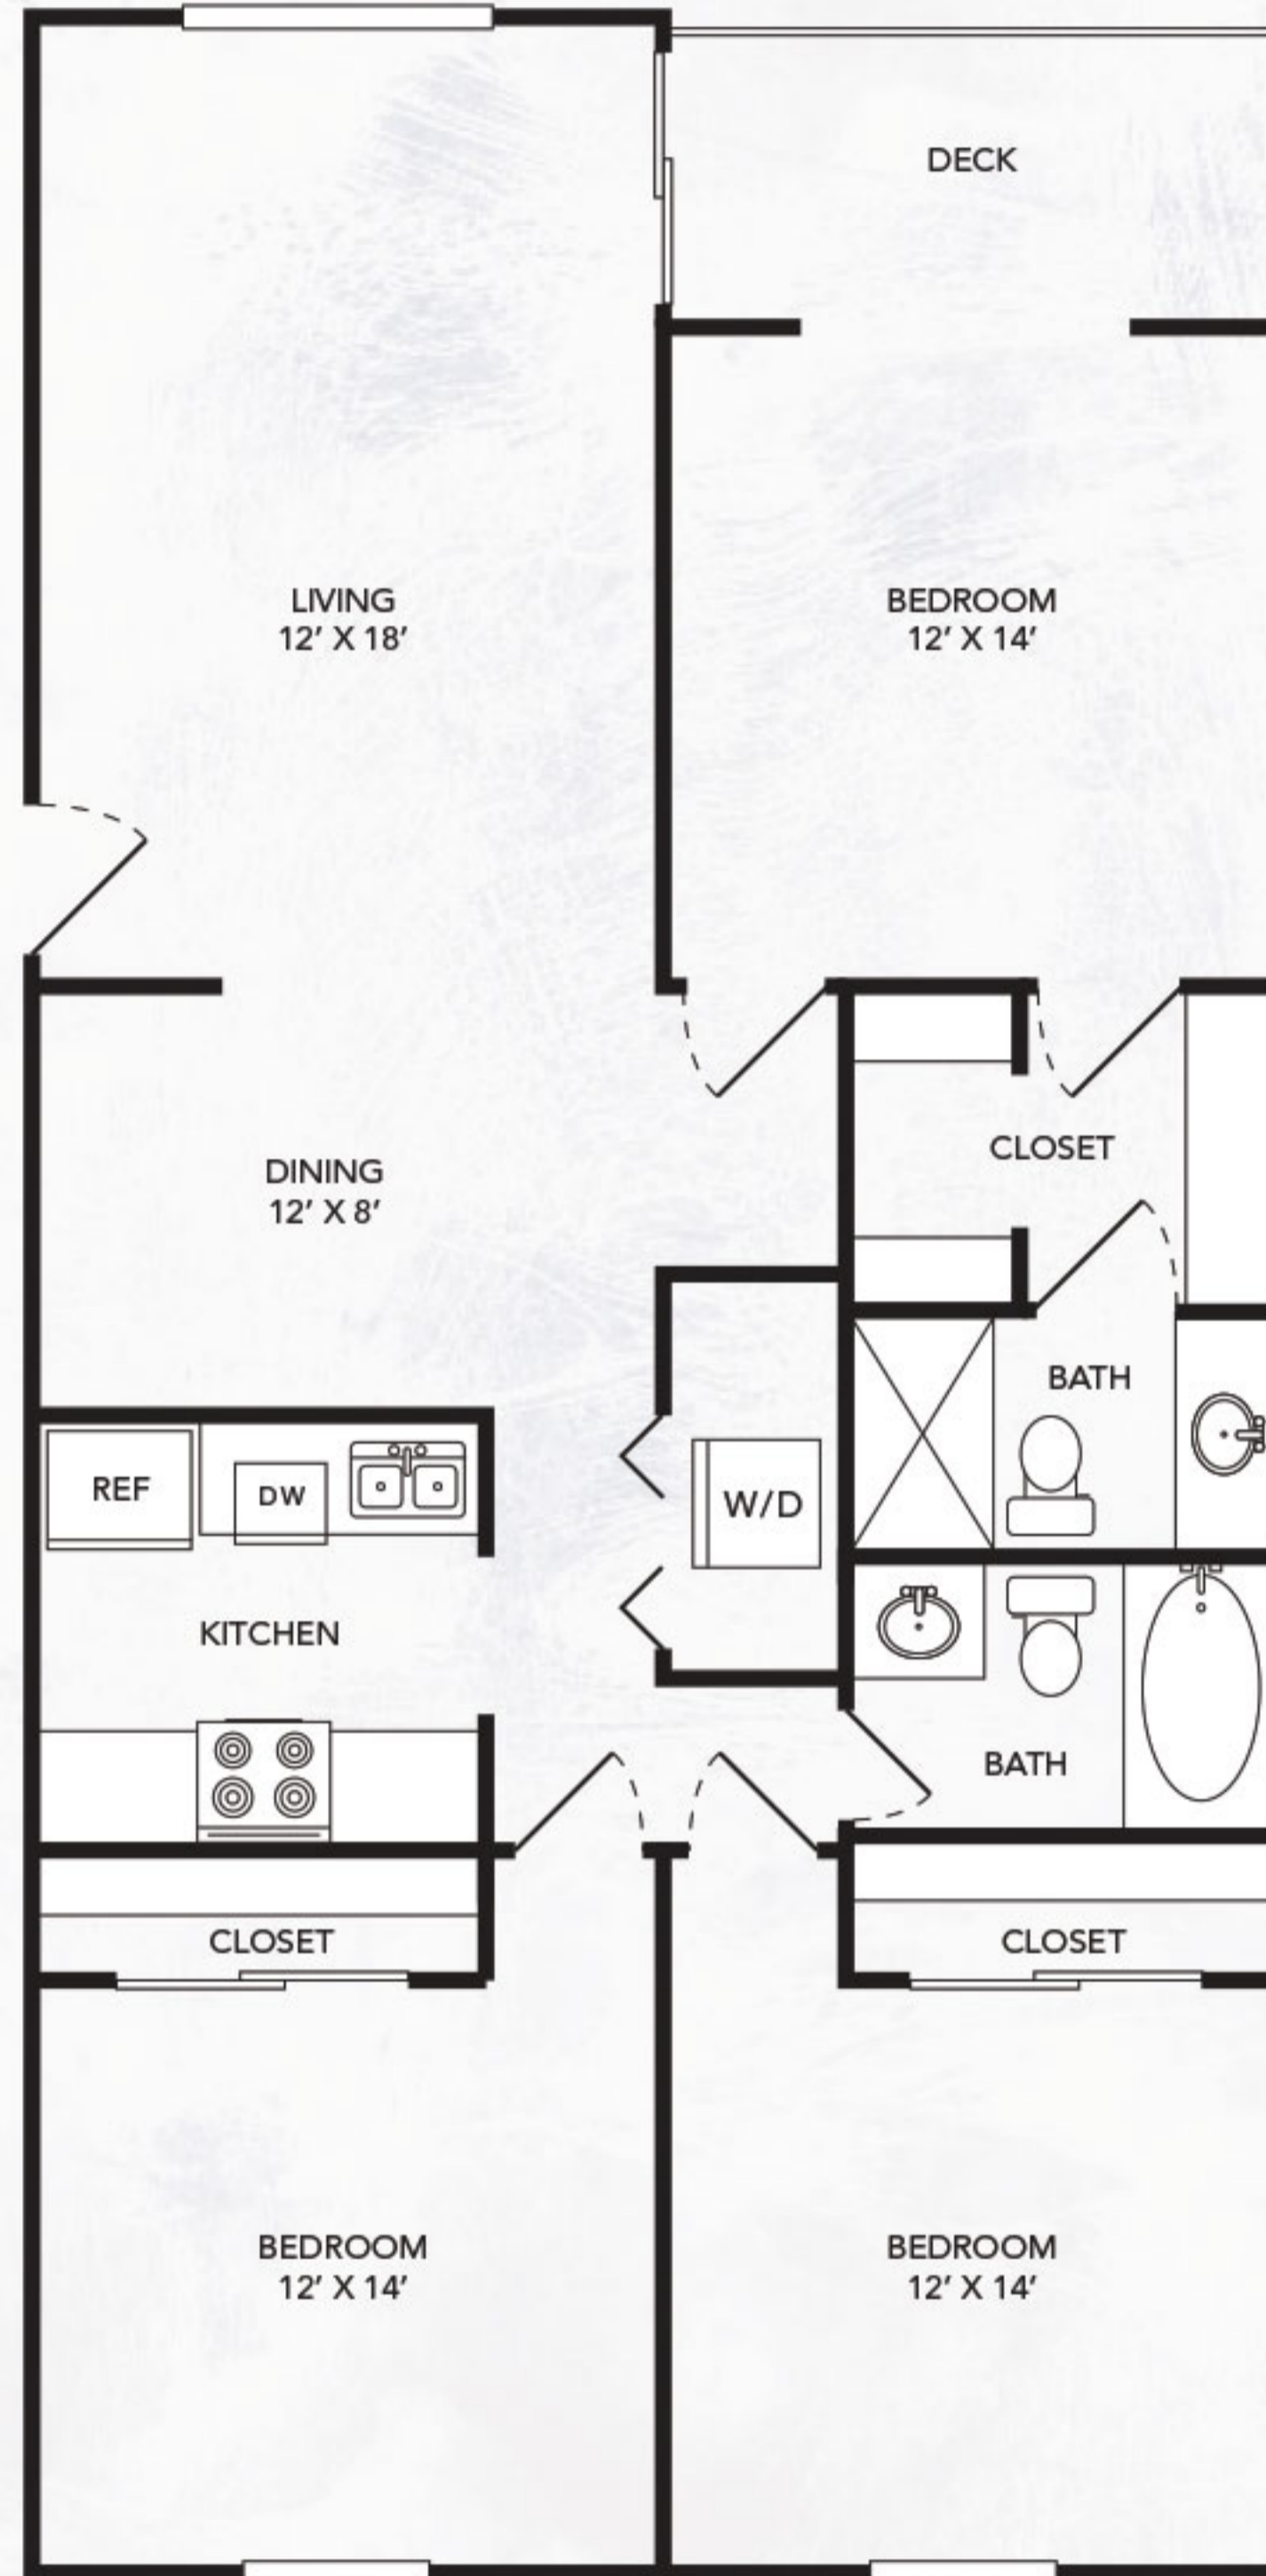

The Ashton

at Longcreek

C1

3 Bedroom	Amenities:	Rent:
2 Bath		Deposit:
1240 Sq. Ft.		Fees:

Floor plans are artist's rendering. All dimensions are approximate. Actual product and specifications may vary in dimension or detail. Not all features are available in every apartment. Prices and availability are subject to change. Please see a representative for details.  