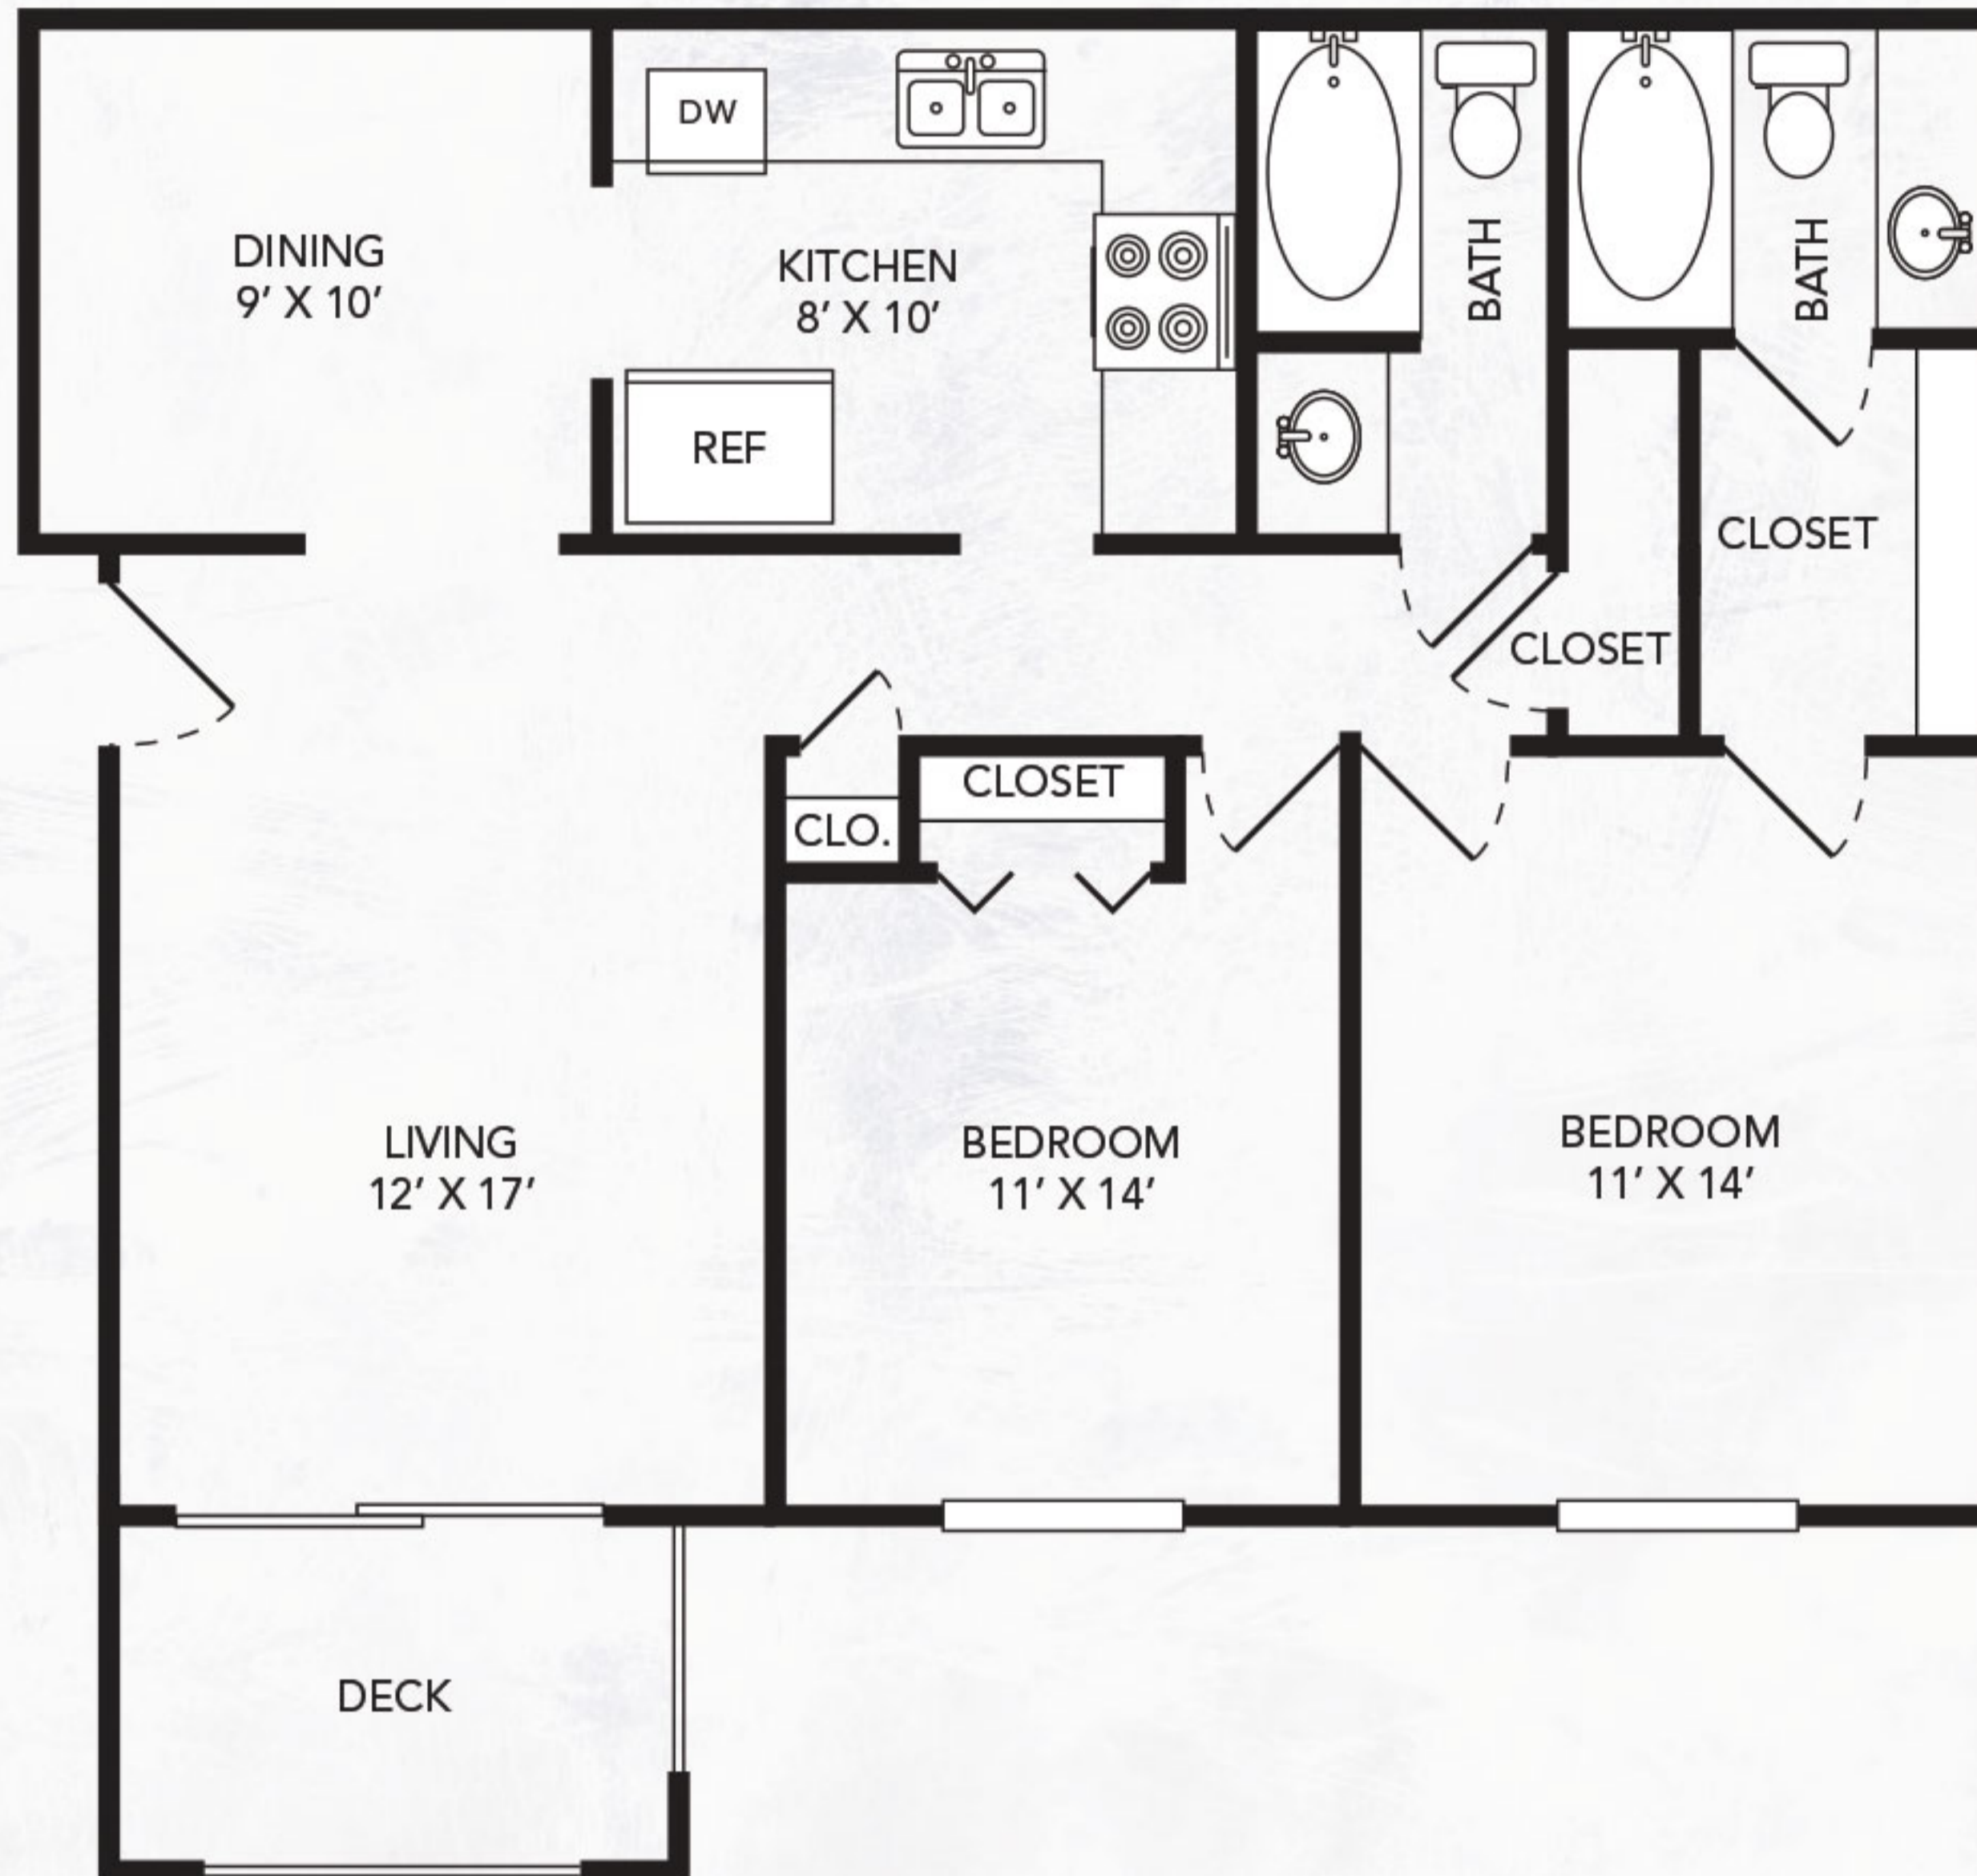

# The Ashton

at Longcreek

## B1

2 Bedroom	Amenities:	Rent:
2 Bath		Deposit:
1030 Sq. Ft.		Fees:

Floor plans are artist's rendering. All dimensions are approximate. Actual product and specifications may vary in dimension or detail. Not all features are available in every apartment. Prices and availability are subject to change. Please see a representative for details.