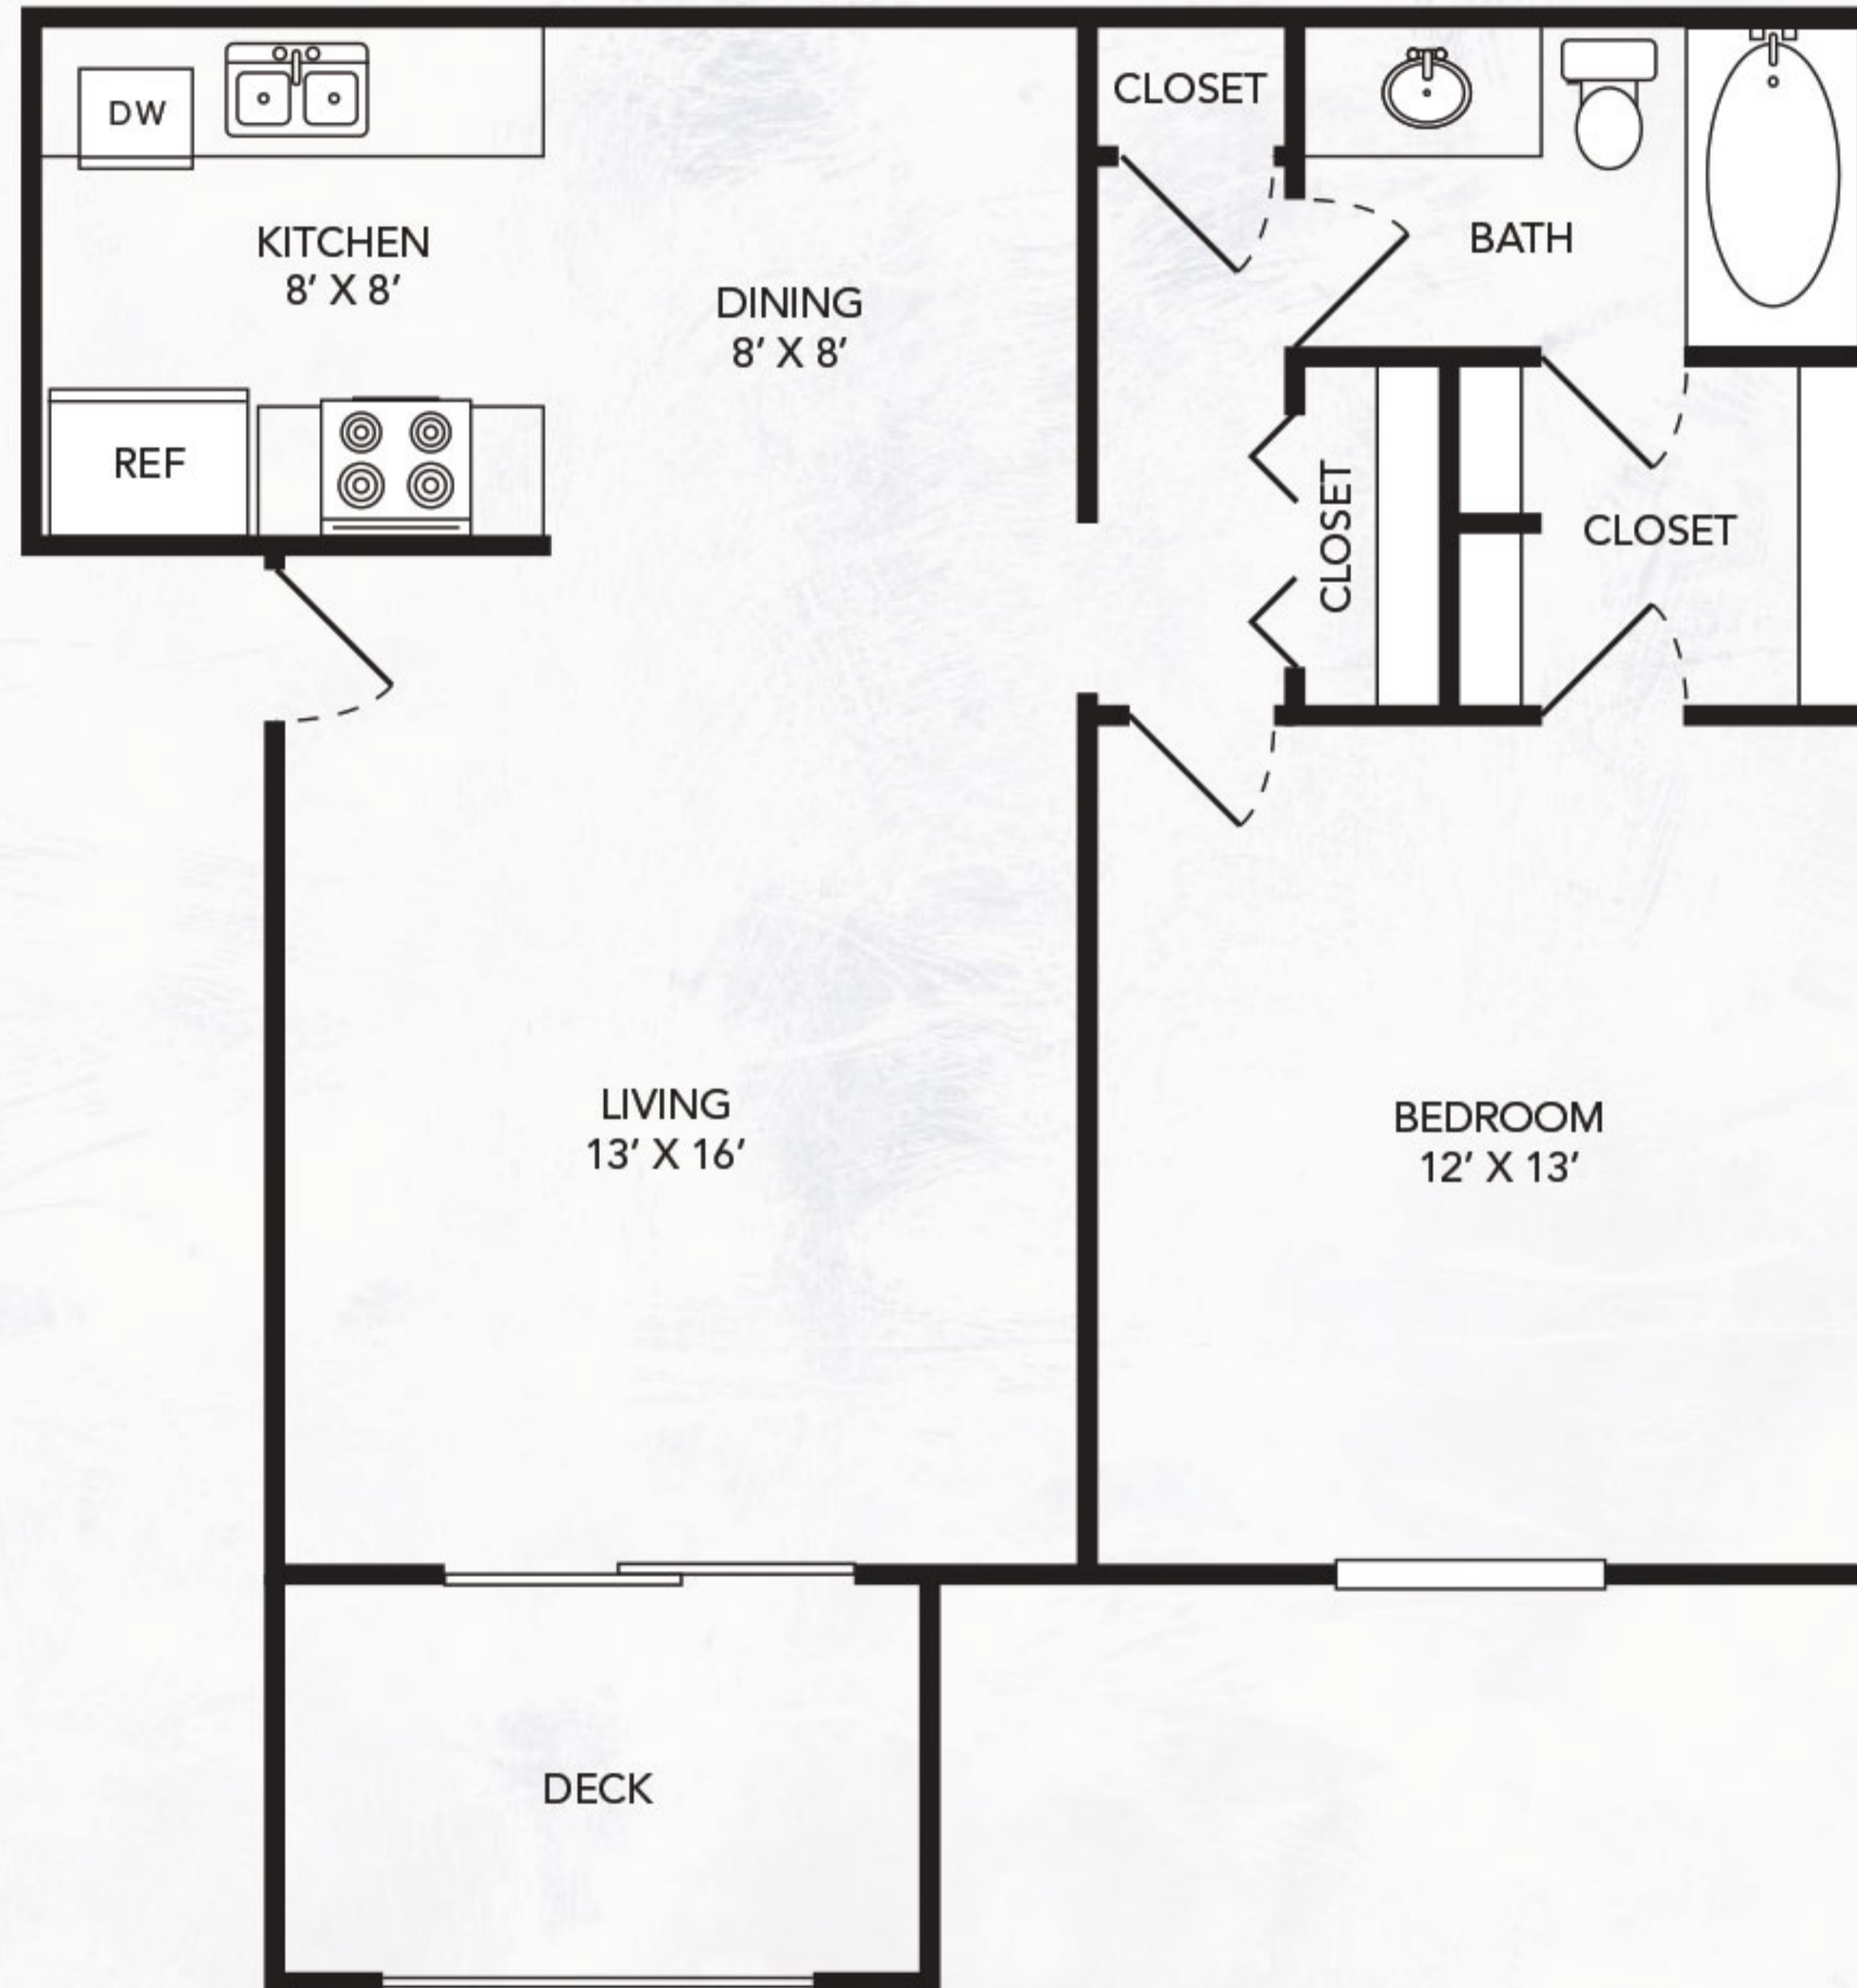

The Ashton

at Longcreek

A1

1 Bedroom	Amenities:	Rent:
1 Bath		Deposit:
760 Sq. Ft.		Fees:

Floor plans are artist's rendering. All dimensions are approximate. Actual product and specifications may vary in dimension or detail. Not all features are available in every apartment. Prices and availability are subject to change. Please see a representative for details.  